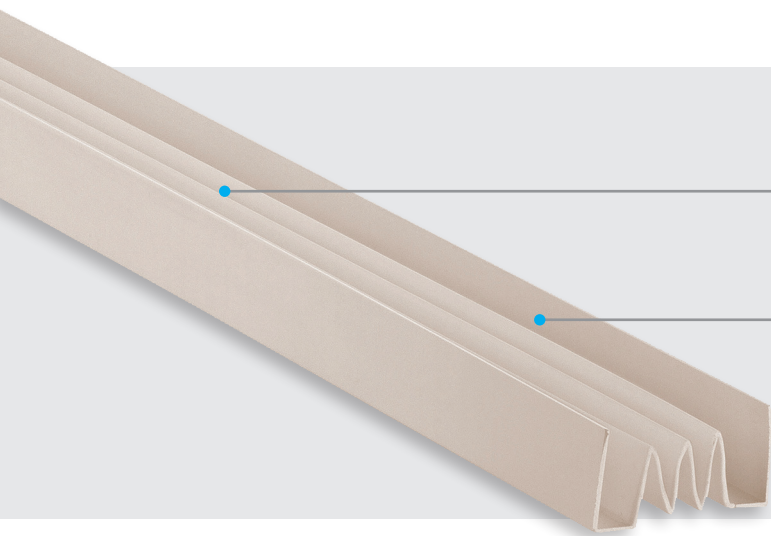

Wall and ceiling profiles / suspended ceilings

CP 50/25

Application for suspended ceilings

Simple handling

Perfect combination of rigid edges and flexible concertina-part

Easy application

Light weight allows fast overhead installation

Profile	Visible Joint width b_s [mm]	Total Movement Δb_f [mm]	Total width of profile b_t [mm]	Installation height h [mm]
CP 25/25	25	50 (± 25)	50	25
CP 50/25	50	70 (± 35)	75	25

Visible width of profile depends on ceiling construction.

Standard colour: cream white

Production length: 4 m