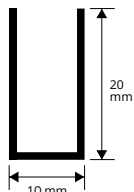

### ANODIZED GOLD AND SILVER ALUMINIUM thermo packed

bar length 2 lm - pack. 10 Pcs - 20 lm

Article	L x H mm
CU... 081C	8 x 8
CU... 101C	10 x 10
CU... 151C	10 x 15
CU... 201C	10 x 20

Available in the finishes: AO - AA.

### POLISHED CHROME ALUMINIUM thermo packed

bar length 2 lm - pack. 10 Pcs - 20 lm

Article	L x H mm
CUBC 081C	8 x 8
CUBC 101C	10 x 10
CUBC 151C	10 x 15

### WHITE VARNISHED ALUMINIUM thermo packed

bar length 2 lm - pack. 10 Pcs - 20 lm

Article	L x H mm
CUB 081C	8 x 8
CUB 101C	10 x 10
CUB 151C	10 x 15
CUB 201C	10 x 20

On demand are available 1 lm bars.

### WHITE VARNISHED ALUMINIUM thermo packed

bar length 2 lm - pack. 10 Pcs - 20 lm

Article	L x H mm
CWB 161C	16 x 12
CWB 208C	20 x 18

On demand are available 1 lm bars.