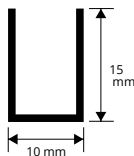

CANAL "U FORM"

ANODIZED GOLD AND SILVER, POLISHED CHROME AND WHITE VARNISHED ALUMINIUM

CU... 151C

ANODIZED GOLD AND SILVER ALUMINIUM thermo packed

bar length 2 lm - pack. 10 Pcs - 20 lm

Article	L x H mm
CU... 081C	8 x 8
CU... 101C	10 x 10
CU... 151C	10 x 15
CU... 201C	10 x 20

Available in the finishes: AO - AA.

The code of the selected colour must be added to the article code. E.g.: CU... 101C (chosen finish anodized gold) CUAO 101C.

POLISHED CHROME ALUMINIUM thermo packed

bar length 2 lm - pack. 10 Pcs - 20 lm

Article	L x H mm
CUBC 081C	8 x 8
CUBC 101C	10 x 10
CUBC 151C	10 x 15

WHITE VARNISHED ALUMINIUM thermo packed

bar length 2 lm - pack. 10 Pcs - 20 lm

Article	L x H mm
CUB 081C	8 x 8
CUB 101C	10 x 10
CUB 151C	10 x 15
CUB 201C	10 x 20

On demand are available 1 lm bars.

COLOURS

AO - Anodized gold alum.	AA - Anodized silver alum.	BC - Polished chrome alum.
B - White varnished alum.		

CANAL DOUBLE "U FORM"

ANODIZED GOLD AND SILVER, POLISHED CHROME AND WHITE VARNISHED ALUMINIUM

ANODIZED GOLD AND SILVER ALUMINIUM thermo packed

bar length 2 lm - pack. 10 Pcs - 20 lm

Article	L x H mm
CW... 167C	16 x 7
CW... 161C	16 x 12
CW... 201C	20 x 10
CW... 208C	20 x 18

Available in the finishes: AO - AA.

The code of the selected colour must be added to the article code. E.g.: CW... 167C (chosen finish anodized gold) CWAO 167C.

POLISHED CHROME ALUMINIUM thermo packed

bar length 2 lm - pack. 10 Pcs - 20 lm

Article	L x H mm
CWBC 167C	16 x 7
CWBC 161C	16 x 12
CWBC 201C	20 x 10
CWBC 208C	20 x 18

WHITE VARNISHED ALUMINIUM thermo packed

bar length 2 lm - pack. 10 Pcs - 20 lm

Article	L x H mm
CWB 161C	16 x 12
CWB 208C	20 x 18

On demand are available 1 lm bars.

COLOURS

AO - Anodized gold alum.	AA - Anodized silver alum.	BC - Polished chrome alum.
B - White varnished alum.