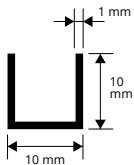

CU... 201C

CU... 101C