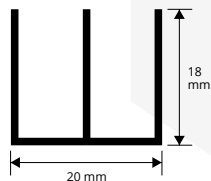

### POLISHED CHROME ALUMINIUM thermo packed

bar length 2 lm - pack. 10 Pcs - 20 lm

Article	L x H mm
CUBC 081C	8 x 8
CUBC 101C	10 x 10
CUBC 151C	10 x 15

### WHITE VARNISHED ALUMINIUM thermo packed

bar length 2 lm - pack. 10 Pcs - 20 lm

Article	L x H mm
CUB 081C	8 x 8
CUB 101C	10 x 10
CUB 151C	10 x 15
CUB 201C	10 x 20

On demand are available 1 lm bars.

### ANODIZED GOLD AND SILVER ALUMINIUM thermo packed

bar length 2 lm - pack. 10 Pcs - 20 lm

Article	L x H mm
CW... 167C	16 x 7
CW... 161C	16 x 12
CW... 201C	20 x 10
CW... 208C	20 x 18

Available in the finishes: AO - AA.