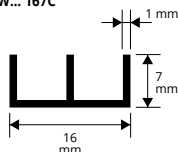

CANAL "U FORM"

ANODIZED GOLD AND SILVER, POLISHED CHROME AND WHITE VARNISHED ALUMINIUM

ANODIZED GOLD AND SILVER ALUMINIUM thermo packed

bar length 2 lm - pack. 10 Pcs - 20 lm

Article	L x H mm
CU... 081C	8 x 8
CU... 101C	10 x 10
CU... 151C	10 x 15
CU... 201C	10 x 20

Available in the finishes: AO - AA.

The code of the selected colour must be added to the article code. E.g.: CU... 101C (chosen finish anodized gold) CUAO 101C.

POLISHED CHROME ALUMINIUM thermo packed

bar length 2 lm - pack. 10 Pcs - 20 lm

Article	L x H mm
CUBC 081C	8 x 8
CUBC 101C	10 x 10
CUBC 151C	10 x 15

WHITE VARNISHED ALUMINIUM thermo packed

bar length 2 lm - pack. 10 Pcs - 20 lm

Article	L x H mm
CUB 081C	8 x 8
CUB 101C	10 x 10
CUB 151C	10 x 15
CUB 201C	10 x 20

On demand are available 1 lm bars.

COLOURS

AO - Anodized gold alum.	AA - Anodized silver alum.	BC - Polished chrome alum.
B - White varnished alum.		

CANAL DOUBLE "U FORM"

ANODIZED GOLD AND SILVER, POLISHED CHROME AND WHITE VARNISHED ALUMINIUM

CW... 167C

ANODIZED GOLD AND SILVER ALUMINIUM thermo packed

bar length 2 lm - pack. 10 Pcs - 20 lm

Article	L x H mm
CW... 167C	16 x 7
CW... 161C	16 x 12
CW... 201C	20 x 10
CW... 208C	20 x 18

Available in the finishes: AO - AA.

The code of the selected colour must be added to the article code. E.g.: CW... 167C (chosen finish anodized gold) CWAO 167C.

POLISHED CHROME ALUMINIUM thermo packed

bar length 2 lm - pack. 10 Pcs - 20 lm

Article	L x H mm
CWBC 167C	16 x 7
CWBC 161C	16 x 12
CWBC 201C	20 x 10
CWBC 208C	20 x 18

WHITE VARNISHED ALUMINIUM thermo packed

bar length 2 lm - pack. 10 Pcs - 20 lm

Article	L x H mm
CWB 161C	16 x 12
CWB 208C	20 x 18

On demand are available 1 lm bars.

COLOURS

AO - Anodized gold alum.	AA - Anodized silver alum.	BC - Polished chrome alum.
B - White varnished alum.