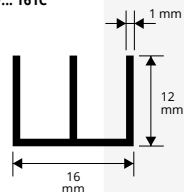

CANAL "U FORM"

ANODIZED GOLD AND SILVER, POLISHED CHROME AND WHITE VARNISHED ALUMINIUM

ANODIZED GOLD AND SILVER ALUMINIUM thermo packed

bar length 2 lm - pack. 10 Pcs - 20 lm

Article	L x H mm
CU... 081C	8 x 8
CU... 101C	10 x 10
CU... 151C	10 x 15
CU... 201C	10 x 20

Available in the finishes: AO - AA.

The code of the selected colour must be added to the article code. E.g.: CU... 101C (chosen finish anodized gold) CUAO 101C.

POLISHED CHROME ALUMINIUM thermo packed

bar length 2 lm - pack. 10 Pcs - 20 lm

Article	L x H mm
CUBC 081C	8 x 8
CUBC 101C	10 x 10
CUBC 151C	10 x 15

WHITE VARNISHED ALUMINIUM thermo packed

bar length 2 lm - pack. 10 Pcs - 20 lm

Article	L x H mm
CUB 081C	8 x 8
CUB 101C	10 x 10
CUB 151C	10 x 15
CUB 201C	10 x 20

On demand are available 1 lm bars.

COLOURS

AO - Anodized gold alum.	AA - Anodized silver alum.	BC - Polished chrome alum.
B - White varnished alum.		

CANAL DOUBLE "U FORM"

ANODIZED GOLD AND SILVER, POLISHED CHROME AND WHITE VARNISHED ALUMINIUM

CW... 161C

ANODIZED GOLD AND SILVER ALUMINIUM thermo packed

bar length 2 lm - pack. 10 Pcs - 20 lm

Article	L x H mm
CW... 167C	16 x 7
CW... 161C	16 x 12
CW... 201C	20 x 10
CW... 208C	20 x 18

Available in the finishes: AO - AA.

The code of the selected colour must be added to the article code. E.g.: CW... 167C (chosen finish anodized gold) CWAO 167C.

POLISHED CHROME ALUMINIUM thermo packed

bar length 2 lm - pack. 10 Pcs - 20 lm

Article	L x H mm
CWBC 167C	16 x 7
CWBC 161C	16 x 12
CWBC 201C	20 x 10
CWBC 208C	20 x 18

WHITE VARNISHED ALUMINIUM thermo packed

bar length 2 lm - pack. 10 Pcs - 20 lm

Article	L x H mm
CWB 161C	16 x 12
CWB 208C	20 x 18

On demand are available 1 lm bars.

COLOURS

AO - Anodized gold alum.	AA - Anodized silver alum.	BC - Polished chrome alum.
B - White varnished alum.