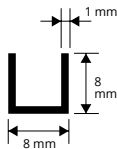

CU... 151C

CANAL "U FORM"

ANODIZED GOLD AND SILVER, POLISHED CHROME AND WHITE VARNISHED ALUMINIUM

CU... 081C