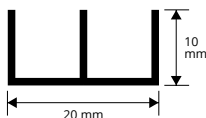

CANAL "U FORM"

ANODIZED GOLD AND SILVER, POLISHED CHROME AND WHITE VARNISHED ALUMINIUM

ANODIZED GOLD AND SILVER ALUMINIUM thermo packed

bar length 2 lm - pack. 10 Pcs - 20 lm

Article	L x H mm
CU... 081C	8 x 8
CU... 101C	10 x 10
CU... 151C	10 x 15
CU... 201C	10 x 20

Available in the finishes: AO - AA.

The code of the selected colour must be added to the article code. E.g.: CU... 101C (chosen finish anodized gold) CUAO 101C.

POLISHED CHROME ALUMINIUM thermo packed

bar length 2 lm - pack. 10 Pcs - 20 lm

Article	L x H mm
CUBC 081C	8 x 8
CUBC 101C	10 x 10
CUBC 151C	10 x 15

WHITE VARNISHED ALUMINIUM thermo packed

bar length 2 lm - pack. 10 Pcs - 20 lm

Article	L x H mm
CUB 081C	8 x 8
CUB 101C	10 x 10
CUB 151C	10 x 15
CUB 201C	10 x 20

On demand are available 1 lm bars.

COLOURS

AO - Anodized gold alum.	AA - Anodized silver alum.	BC - Polished chrome alum.
B - White varnished alum.		

CANAL DOUBLE "U FORM"

ANODIZED GOLD AND SILVER, POLISHED CHROME AND WHITE VARNISHED ALUMINIUM

CW... 201C

ANODIZED GOLD AND SILVER ALUMINIUM thermo packed

bar length 2 lm - pack. 10 Pcs - 20 lm

Article	L x H mm
CW... 167C	16 x 7
CW... 161C	16 x 12
CW... 201C	20 x 10
CW... 208C	20 x 18

Available in the finishes: AO - AA.

The code of the selected colour must be added to the article code. E.g.: CW... 167C (chosen finish anodized gold) CWAO 167C.

POLISHED CHROME ALUMINIUM thermo packed

bar length 2 lm - pack. 10 Pcs - 20 lm

Article	L x H mm
CWBC 167C	16 x 7
CWBC 161C	16 x 12
CWBC 201C	20 x 10
CWBC 208C	20 x 18

WHITE VARNISHED ALUMINIUM thermo packed

bar length 2 lm - pack. 10 Pcs - 20 lm

Article	L x H mm
CWB 161C	16 x 12
CWB 208C	20 x 18

On demand are available 1 lm bars.

COLOURS

AO - Anodized gold alum.	AA - Anodized silver alum.	BC - Polished chrome alum.
B - White varnished alum.