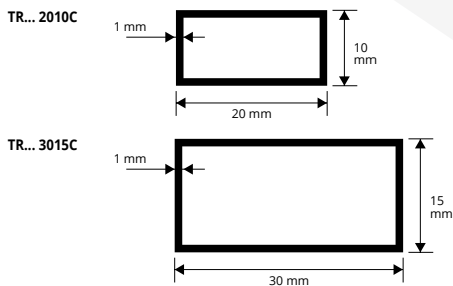

Article	L x H mm		
TQVBC 10C	10 x 10		
TQVBC 15C	15 x 15		
TQVBC 20C	20 x 20		

**COLOURS**

On demand are available 1 lm bars.

# EMPTY RECTANGULAR TUBE

ANODIZED GOLD AND SILVER, POLISHED CHROME  
AND WHITE VARNISHED ALUMINIUM

**ANODIZED GOLD AND SILVER ALUMINIUM thermo packed**  
bar length 2 lm - pack. 10 Pcs - 20 lm

Article	L x H mm		
TR... 2010C	20 x 10		
TR... 3015C	30 x 15		

Article	L x H mm		
TRBC 2010C	20 x 10		
TRBC 3015C	30 x 15		

**WHITE VARNISHED ALUMINIUM thermo packed**  
bar length 2 lm - pack. 10 Pcs - 20 lm

Article	L x H mm		
TRB 2010C	20 x 10		*

**COLOURS**

On demand are available 1 lm bars.