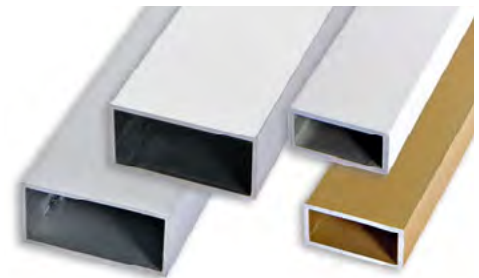

FULL ROUND TUBE

ANODIZED GOLD AND SILVER ALUMINIUM
POLISHED CHROME ALUMINIUM

ANODIZED GOLD AND SILVER ALUMINIUM thermo packed
bar length 2 lm - pack. 10 Pcs - 20 lm

Article	Ø mm ext.		
TP... 06C	6		*
TP... 08C	8		
TP... 10C	10		

Available in the finishes: AO - AA.
The code of the selected colour must be added to the article code.
E.g.: TP... 122C (chosen finish anodized gold) TPAO 122C.

POLISHED CHROME ALUMINIUM thermo packed
bar length 2 lm - pack. 10 Pcs - 20 lm

Article	Ø mm ext.		
TPBC 06C	6		*
TPBC 08C	8		*
TPBC 10C	10		*

COLOURS

On demand are available 1 lm bars.

EMPTY SQUARE TUBE

ANODIZED GOLD AND SILVER ALUMINIUM
POLISHED CHROME ALUMINIUM

ANODIZED GOLD AND SILVER ALUMINIUM thermo packed
bar length 2 lm - pack. 10 Pcs - 20 lm

Article	L x H mm		
TQV... 10C	10 x 10		
TQV... 15C	15 x 15		
TQV... 20C	20 x 20		

Available in the finishes: AO - AA.
The code of the selected colour must be added to the article code.
E.g.: TQV... 10C (chosen finish anodized gold) TQVAO 10C.

POLISHED CHROME ALUMINIUM thermo packed
bar length 2 lm - pack. 10 Pcs - 20 lm

Article	L x H mm		
TQVBC 10C	10 x 10		
TQVBC 15C	15 x 15		
TQVBC 20C	20 x 20		

COLOURS

On demand are available 1 lm bars.

EMPTY RECTANGULAR TUBE

ANODIZED GOLD AND SILVER, POLISHED CHROME
AND WHITE VARNISHED ALUMINIUM

ANODIZED GOLD AND SILVER ALUMINIUM thermo packed
bar length 2 lm - pack. 10 Pcs - 20 lm

Article	L x H mm		
TR... 2010C	20 x 10		
TR... 3015C	30 x 15		

Available in the finishes: AO - AA.
The code of the selected colour must be added to the article code.
E.g.: TR... 2010C (chosen finish anodized gold) TRA0 2010C.

POLISHED CHROME ALUMINIUM thermo packed
bar length 2 lm - pack. 10 Pcs - 20 lm

Article	L x H mm		
TRBC 2010C	20 x 10		
TRBC 3015C	30 x 15		

WHITE VARNISHED ALUMINIUM thermo packed
bar length 2 lm - pack. 10 Pcs - 20 lm

Article	L x H mm		
TRB 2010C	20 x 10		*

COLOURS

On demand are available 1 lm bars.