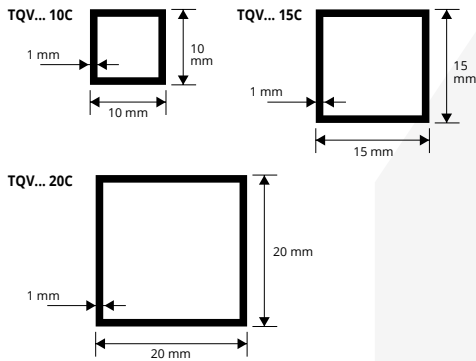

Article	Ø mm ext.		
TPBC 06C	6		*
TPBC 08C	8		*
TPBC 10C	10		*

**COLOURS**

On demand are available 1 lm bars.

# EMPTY SQUARE TUBE

ANODIZED GOLD AND SILVER ALUMINIUM  
POLISHED CHROME ALUMINIUM

**ANODIZED GOLD AND SILVER ALUMINIUM thermo packed**  
bar length 2 lm - pack. 10 Pcs - 20 lm

Article	L x H mm		
TQV... 10C	10 x 10		
TQV... 15C	15 x 15		
TQV... 20C	20 x 20		

Article	L x H mm		
TQVBC 10C	10 x 10		
TQVBC 15C	15 x 15		
TQVBC 20C	20 x 20		

**COLOURS**

On demand are available 1 lm bars.

Article	L x H mm		
TRBC 2010C	20 x 10		
TRBC 3015C	30 x 15		

**WHITE VARNISHED ALUMINIUM thermo packed**  
bar length 2 lm - pack. 10 Pcs - 20 lm

Article	L x H mm		
TRB 2010C	20 x 10		*

**COLOURS**

On demand are available 1 lm bars.