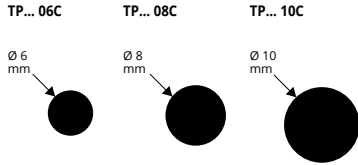

# FULL ROUND TUBE

ANODIZED GOLD AND SILVER ALUMINIUM  
POLISHED CHROME ALUMINIUM

**ANODIZED GOLD AND SILVER ALUMINIUM thermo packed**  
bar length 2 lm - pack. 10 Pcs - 20 lm

Article	Ø mm ext.		
TP... 06C	6		*
TP... 08C	8		
TP... 10C	10		

Available in the finishes: AO - AA.  
The code of the selected colour must be added to the article code.  
E.g.: TP... 122C (chosen finish anodized gold) TPAO 122C.

**POLISHED CHROME ALUMINIUM thermo packed**  
bar length 2 lm - pack. 10 Pcs - 20 lm

Article	L x H mm		
TQVBC 10C	10 x 10		
TQVBC 15C	15 x 15		
TQVBC 20C	20 x 20		

**COLOURS**

On demand are available 1 lm bars.

Article	L x H mm		
TRBC 2010C	20 x 10		
TRBC 3015C	30 x 15		

**WHITE VARNISHED ALUMINIUM thermo packed**  
bar length 2 lm - pack. 10 Pcs - 20 lm

Article	L x H mm		
TRB 2010C	20 x 10		*

**COLOURS**

On demand are available 1 lm bars.