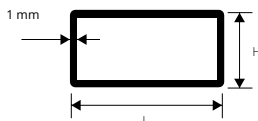

Article	Ø mm ext.		
TPF 10	10		*
TPF 12	12		*

items not for sell individually.

TQPF 08  
TQPF 10  
TQPF 12  
TQPF 14

**FULL SQUARE TUBE IRON**

bar length 2 lm - pack. 10 Pcs - 20 lm

Article	L x H mm		
TQPF 08	8 x 8		*
TQPF 10	10 x 10		*
TQPF 12	12 x 12		*
TQPF 14	14 x 14		*

items not for sell individually.

TQVF 20  
TQVF 25  
TQVF 30  
TQVF 40

**EMPTY SQUARE TUBE IRON**

bar length 2 lm - pack. 10 Pcs - 20 lm

Article	L x H mm		
TQVF 20	20 x 20		*
TQVF 25	25 x 25		*
TQVF 30	30 x 30		*
TQVF 40	40 x 40		*

items not for sell individually.

TRF 3020  
TRF 4020

**EMPTY RECTANGULAR TUBE IRON**

bar length 2 lm - pack. 10 Pcs - 20 lm

Article	L x H mm		
TRF 3020	30 x 20		
TRF 4020	40 x 20		

items not for sell individually.