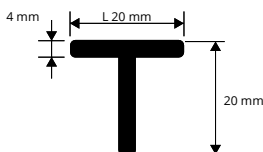

Article	Ø mm ext.		
TPF 10	10		*
TPF 12	12		*

items not for sell individually.

TQPF 08  
TQPF 10  
TQPF 12  
TQPF 14

**FULL SQUARE TUBE IRON**

bar length 2 lm - pack. 10 Pcs - 20 lm

Article	L x H mm		
TQPF 08	8 x 8		*
TQPF 10	10 x 10		*
TQPF 12	12 x 12		*
TQPF 14	14 x 14		*

items not for sell individually.

TQVF 20  
TQVF 25  
TQVF 30  
TQVF 40

**EMPTY SQUARE TUBE IRON**

bar length 2 lm - pack. 10 Pcs - 20 lm

Article	L x H mm		
TQVF 20	20 x 20		*
TQVF 25	25 x 25		*
TQVF 30	30 x 30		*
TQVF 40	40 x 40		*

items not for sell individually.

TRF 3020  
TRF 4020

**EMPTY RECTANGULAR TUBE IRON**

bar length 2 lm - pack. 10 Pcs - 20 lm

Article	L x H mm		
TRF 3020	30 x 20		
TRF 4020	40 x 20		

items not for sell individually.

TF 20

**PROFILE "T-FORM" IRON**

bar length 2 lm - pack. 10 Pcs - 20 lm

Article	L x H mm		
TF 20	20 x 20		*

items not for sell individually.

CUF 1515  
CUF 3020

**CANAL "U FORM" IRON**

bar length 2 lm - pack. 10 Pcs - 20 lm