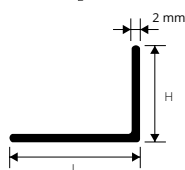

PIF 153  
PIF 203  
PIF 253  
PIF 403

**FLAT IRON**

thick 3 mm - bar length 2 lm - pack. 10 Pcs - 20 lm

Article	L mm		
PIF 153	15		
PIF 203	20		
PIF 253	25		
PIF 403	40		

items not for sell individually.

AGF 203  
AGF 303  
AGF 403

**CORNER EQUAL SIDES IRON**

thick 3 mm - bar length 2 lm - pack. 10 Pcs - 20 lm

Article	L x H mm		
AGF 203	20 x 20		
AGF 303	30 x 30		
AGF 403	40 x 40		

items not for sell individually.

ALF 3020  
ALF 4020

**CORNER "L-FORM" IRON**

thick 2 mm - bar length 2 lm - pack. 10 Pcs - 20 lm

Article	L x H mm		
ALF 3020	30 x 20		*
ALF 4020	40 x 20		*

items not for sell individually.

TVF 12  
TVF 16  
TVF 20  
TVF 25

**EMPTY ROUND TUBE IRON**

bar length 2 lm - pack. 10 Pcs - 20 lm

Article	Ø mm ext.		
TVF 12	12		*
TVF 16	16		*
TVF 20	20		*
TVF 25	25		*

items not for sell individually.

TPF 10  
TPF 12

**FULL ROUND TUBE IRON**

bar length 2 lm - pack. 10 Pcs - 20 lm