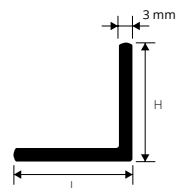

**CORNER EQUAL SIDES IRON**

thick 3 mm - bar length 2 lm - pack. 10 Pcs - 20 lm

Article	L x H mm		
AGF 203	20 x 20		
AGF 303	30 x 30		
AGF 403	40 x 40		

items not for sell individually.

ALF 3020  
ALF 4020

**CORNER "L-FORM" IRON**

thick 2 mm - bar length 2 lm - pack. 10 Pcs - 20 lm

Article	L x H mm		
ALF 3020	30 x 20		*
ALF 4020	40 x 20		*

items not for sell individually.

TVF 12  
TVF 16  
TVF 20  
TVF 25

**EMPTY ROUND TUBE IRON**

bar length 2 lm - pack. 10 Pcs - 20 lm

Article	Ø mm ext.		
TVF 12	12		*
TVF 16	16		*
TVF 20	20		*
TVF 25	25		*

items not for sell individually.

TPF 10  
TPF 12

**FULL ROUND TUBE IRON**

bar length 2 lm - pack. 10 Pcs - 20 lm

Article	Ø mm ext.		
TPF 10	10		*
TPF 12	12		*

items not for sell individually.

TQPF 08  
TQPF 10  
TQPF 12  
TQPF 14

**FULL SQUARE TUBE IRON**

bar length 2 lm - pack. 10 Pcs - 20 lm

Article	L x H mm		
TQPF 08	8 x 8		*
TQPF 10	10 x 10		*
TQPF 12	12 x 12		*
TQPF 14	14 x 14		*