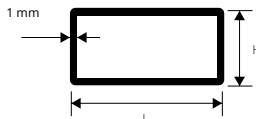

Article	Ø mm ext.		
TPF 10	10		*
TPF 12	12		*

items not for sell individually.

TQPF 08  
TQPF 10  
TQPF 12  
TQPF 14

**FULL SQUARE TUBE IRON**

bar length 2 lm - pack. 10 Pcs - 20 lm

Article	L x H mm		
TQPF 08	8 x 8		*
TQPF 10	10 x 10		*
TQPF 12	12 x 12		*
TQPF 14	14 x 14		*

items not for sell individually.

TQVF 20  
TQVF 25  
TQVF 30  
TQVF 40

**EMPTY SQUARE TUBE IRON**

bar length 2 lm - pack. 10 Pcs - 20 lm

Article	L x H mm		
TQVF 20	20 x 20		*
TQVF 25	25 x 25		*
TQVF 30	30 x 30		*
TQVF 40	40 x 40		*

items not for sell individually.

TRF 3020  
TRF 4020

**EMPTY RECTANGULAR TUBE IRON**

bar length 2 lm - pack. 10 Pcs - 20 lm

Article	L x H mm		
TRF 3020	30 x 20		
TRF 4020	40 x 20		

items not for sell individually.