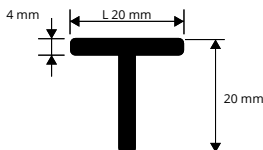

Article	Ø mm ext.		
TPF 10	10		*
TPF 12	12		*

items not for sell individually.

TQPF 08  
TQPF 10  
TQPF 12  
TQPF 14

**FULL SQUARE TUBE IRON**

bar length 2 lm - pack. 10 Pcs - 20 lm

Article	L x H mm		
TQPF 08	8 x 8		*
TQPF 10	10 x 10		*
TQPF 12	12 x 12		*
TQPF 14	14 x 14		*

items not for sell individually.

TQVF 20  
TQVF 25  
TQVF 30  
TQVF 40

**EMPTY SQUARE TUBE IRON**

bar length 2 lm - pack. 10 Pcs - 20 lm

Article	L x H mm		
TQVF 20	20 x 20		*
TQVF 25	25 x 25		*
TQVF 30	30 x 30		*
TQVF 40	40 x 40		*

items not for sell individually.

TRF 3020  
TRF 4020

**EMPTY RECTANGULAR TUBE IRON**

bar length 2 lm - pack. 10 Pcs - 20 lm

Article	L x H mm		
TRF 3020	30 x 20		
TRF 4020	40 x 20		

items not for sell individually.

TF 20

**PROFILE "T-FORM" IRON**

bar length 2 lm - pack. 10 Pcs - 20 lm

Article	L x H mm		
TF 20	20 x 20		*

items not for sell individually.

CUF 1515  
CUF 3020

**CANAL "U FORM" IRON**

bar length 2 lm - pack. 10 Pcs - 20 lm