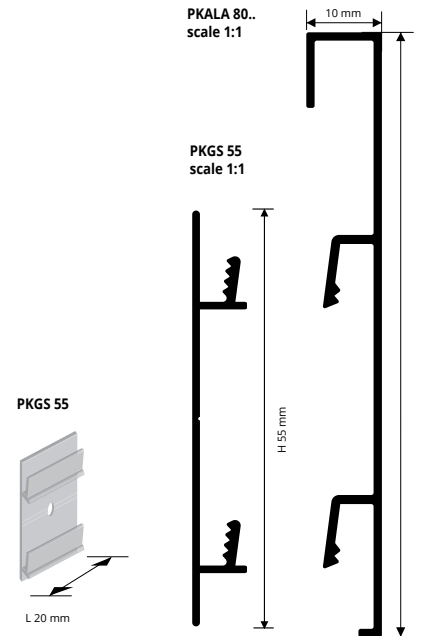

# PROSKIRTING LIST 80

ANODISED, BRUSHED, VARNISHED ALUMINIUM

PROSKIRTING LIST is a skirting/baseboard profile in different finishes anodized, polished, brushed, varnished aluminium, 80 mm high and 10 mm wide which can be fixed directly to the wall with adhesive (PKLT .. 80A non-inspectable version) or with aluminum supports (inspectable version PKLT .. 80). The aluminum supports, 20 mm long, are fixed with plugs to the wall, every about 50 cm. PROSKIRTING LIST 80 in aluminium is suitable in any indoor environment.

**PROSKIRTING LIST 80 - ANODISED SILVER ALUMINIUM thermo packed** - bar lenght 2 ml - pack. 20 PCS - 40 ml

Article	H mm		
PKLTAA 80 (without adhesive)	80		
PKLTAA 80A (with adhesive)	80		

**PROSKIRTING LIST 80 - BRUSHED SILVER ALUMINIUM thermo packed** - bar lenght 2 ml - pack. 20 PCS - 40 ml

Article	H mm		
PKLTBS 80 (without adhesive)	80		
PKLTBS 80A (with adhesive)	80		

**PROSKIRTING LIST 80 - VARNISHED ALUMINIUM WHITE thermo packed** - bar lenght 2 ml - pack. 20 PCS - 40 ml

Article	H mm		
PKLTA 80-01 (without adhesive)	80		
PKLTA 80-01A (with adhesive)	80		

**PUNCHED SUPPORT - Natural aluminium** - bar lenght 2 cm - pack. 10 PCS

Article	H mm		
PKGS 55	55		

PKGS 55

L 20 mm