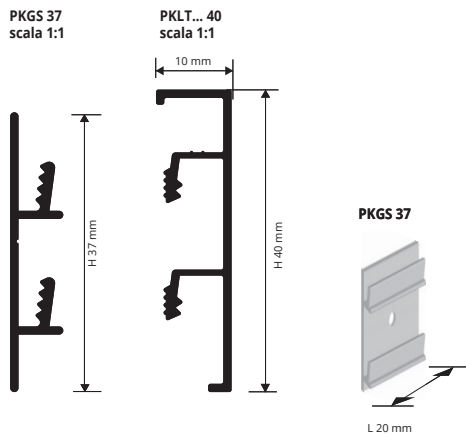

PROSKIRTING LIST 40

ANODISED, BRUSHED, VARNISHED ALUMINIUM

PROSKIRTING LIST is a skirting/baseboard profile in different finishes anodized, polished, brushed, varnished aluminium, 40 mm high and 10 mm wide which can be fixed directly to the wall with adhesive (PKLT .. 40A non-inspectable version) or with aluminum supports (inspectable version PKLT .. 40). The aluminum supports, 20 mm long, are fixed with plugs to the wall, every about 50 cm. PROSKIRTING LIST 40 in aluminum is suitable in any indoor environment.

LAYING EXAMPLE

LAYING INSTRUCTIONS

1. Choose "PROSKIRTING LIST" in the desired finish and height. 2. Fix the punched support to the wall with screws every 50 cm. 3. If expected, laying the low-voltage electric cables like web, computer, telephone and satellite TV. 4. Attach the profile to the support applying low pressure.

PROSKIRTING LIST 40 - ANODISED SILVER ALUMINIUM thermo packed - bar lenght 2 ml - pack. 20 PCS - 40 ml

Article	H mm
PKLTAA 40	40
PKLTAA 40A	40

"A" at the end of the product code = Item with adhesive

PROSKIRTING LIST 40 - VARNISHED ALUMINIUM WHITE thermo packed - bar lenght 2 ml - pack. 20 PCS - 40 ml

Article	H mm
REPKLTA 40/5	40

INTERNAL / EXTERNAL CORNER - BRUSHED SILVER ALUMINIUM
pack. 5 PCS

Article	H mm
REPKLTA 40/5	40

INTERNAL / EXTERNAL CORNER - VARNISHED ALUMINIUM WHITE
pack. 5 PCS

Article	H mm
REPKLTA 40-01/5	40